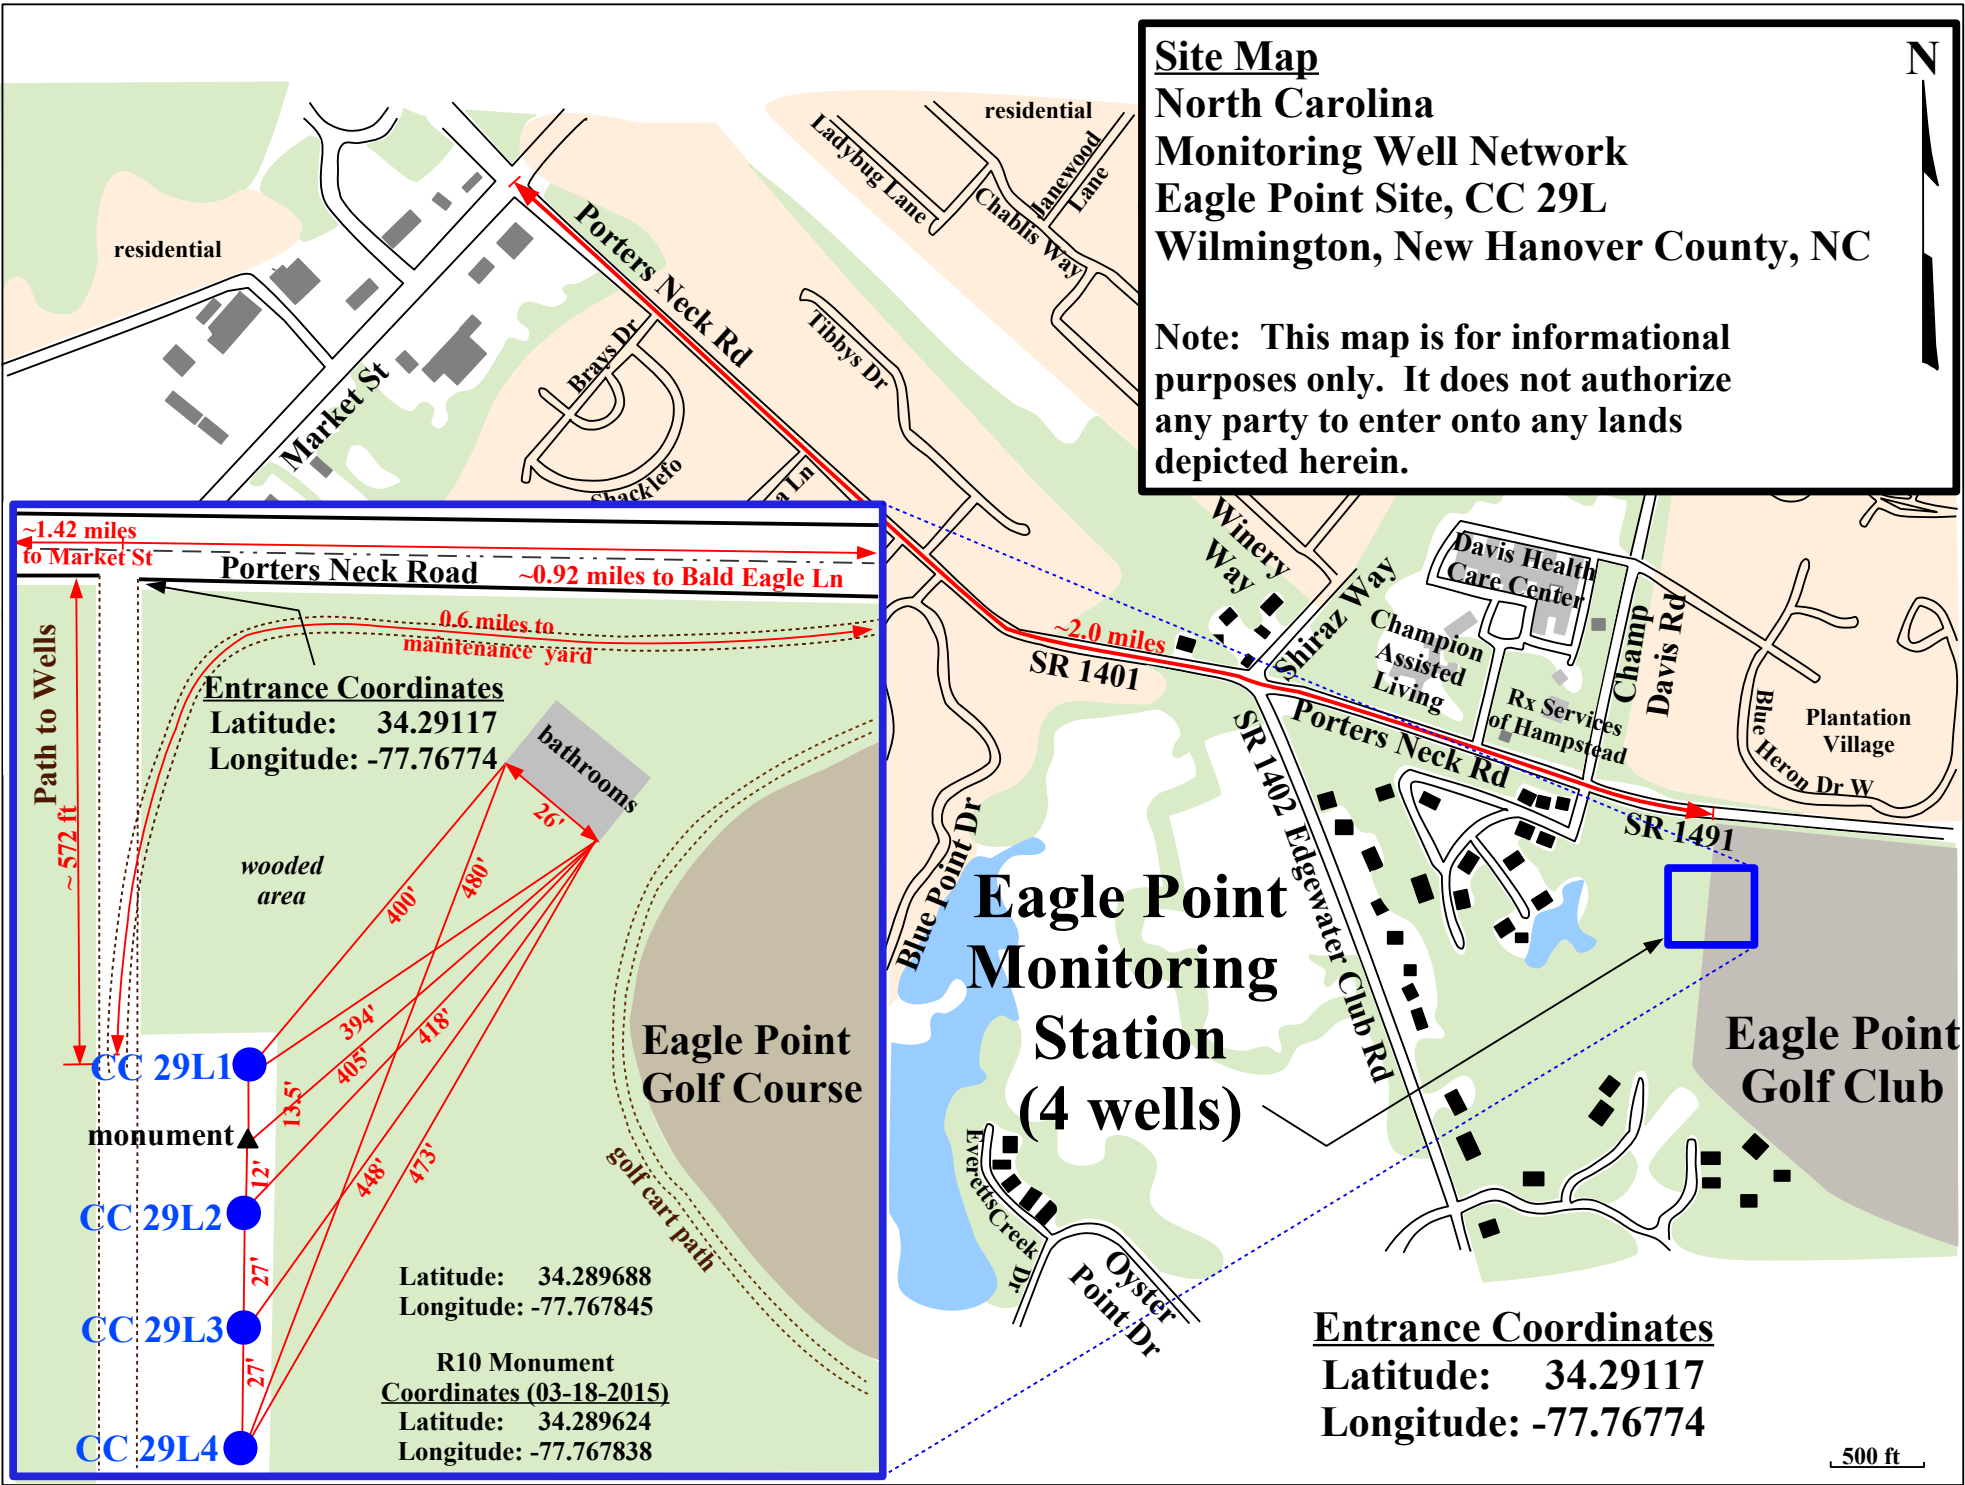

Site Map

North Carolina
Monitoring Well Network
Eagle Point Site, CC 29L
Wilmington, New Hanover County, NC

Note: This map is for informational purposes only. It does not authorize any party to enter onto any lands depicted herein.

500 ft